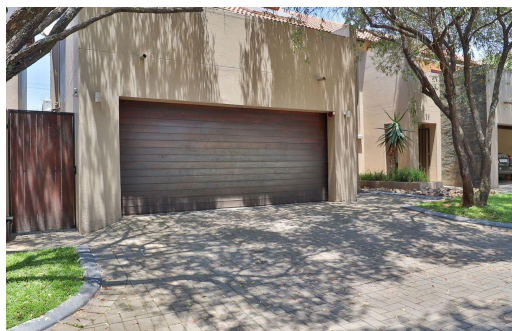

 2
 2
 2

R1,950,000

Townhouse For Sale in Menlo Park

FLOOR SIZE	170m ²	GARAGES	2
LAND SIZE	204m ²	PARKINGS	-
BEDROOMS	2	FLATLETS	-
BATHROOMS	2	DOMESTIC ACCOM.	-
KITCHENS	1	PETS ALLOWED	Yes
LOUNGES	1		
DINING ROOMS	1		
STUDIES	-		