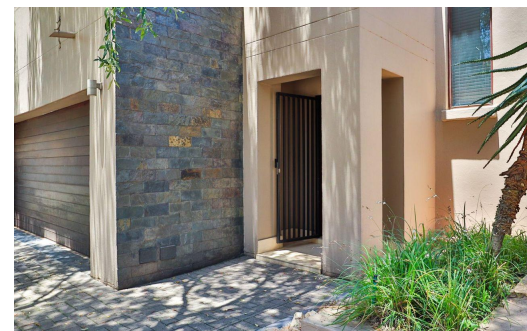

 2
 2
 2

R1,950,000

Townhouse For Sale in Menlo Park

FLOOR SIZE	170m ²	GARAGES	2
LAND SIZE	204m ²	PARKINGS	-
BEDROOMS	2	FLATLETS	-
BATHROOMS	2	DOMESTIC ACCOM.	-
KITCHENS	1	PETS ALLOWED	Yes
LOUNGES	1		
DINING ROOMS	1		
STUDIES	-		