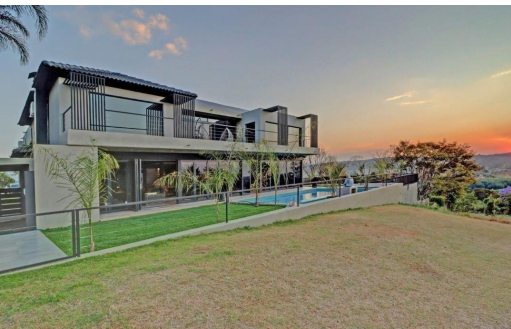

 5
 5.5
 3

R11,900,000

House For Sale in Woodhill Golf Estate

FLOOR SIZE	722m ²	GARAGES	3
LAND SIZE	1,023m ²	PARKINGS	6
BEDROOMS	5	FLATLETS	-
BATHROOMS	5.5	DOMESTIC ACCOM.	1
KITCHENS	1	POOL	Yes
LOUNGES	2	PETS ALLOWED	Yes
DINING ROOMS	1		
STUDIES	1		