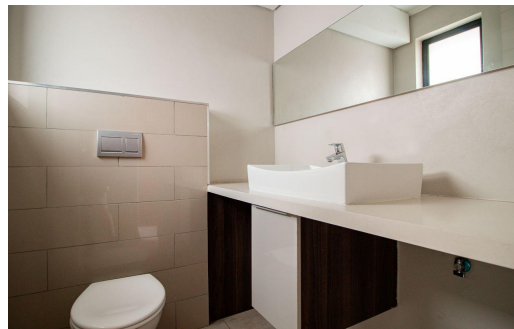

2

2.5

-

**R1,495,000**

Apartment For Sale in Menlo Park

<b>FLOOR SIZE</b>	101m <sup>2</sup>	<b>GARAGES</b>	-
<b>BEDROOMS</b>	2	<b>PARKINGS</b>	2
<b>BATHROOMS</b>	2.5	<b>FLATLETS</b>	-
<b>KITCHENS</b>	1	<b>DOMESTIC ACCOM.</b>	-
<b>LOUNGES</b>	1		
<b>DINING ROOMS</b>	-		
<b>STUDIES</b>	-		