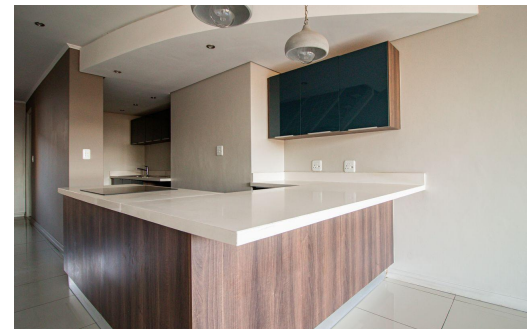

2

2.5

-

**R1,495,000**

Apartment For Sale in Menlo Park

<b>FLOOR SIZE</b>	101m <sup>2</sup>	<b>GARAGES</b>	-
<b>BEDROOMS</b>	2	<b>PARKINGS</b>	2
<b>BATHROOMS</b>	2.5	<b>FLATLETS</b>	-
<b>KITCHENS</b>	1	<b>DOMESTIC ACCOM.</b>	-
<b>LOUNGES</b>	1		
<b>DINING ROOMS</b>	-		
<b>STUDIES</b>	-		