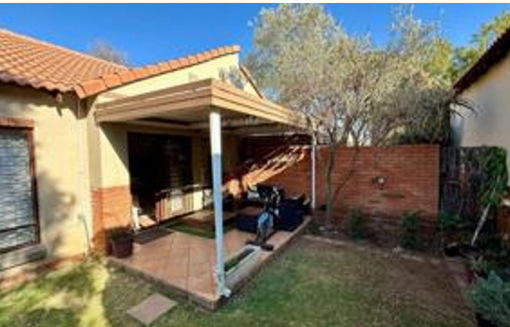

3

2

2

R1,875,000

Simplex For Sale in Rietvlei Ridge Country Estate

FLOOR SIZE	146m ²
BEDROOMS	3
BATHROOMS	2
KITCHENS	1
LOUNGES	1
DINING ROOMS	1
STUDIES	-

GARAGES	2
PARKINGS	-
FLATLETS	-
DOMESTIC ACCOM.	-
POOL	Yes
PETS ALLOWED	Yes