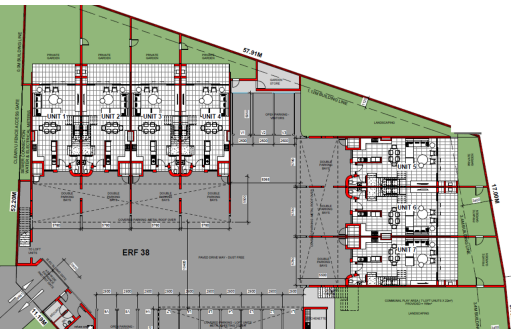

14
 14
 -

R5,995,000

Sectional Title For Sale in Alphen Park

| | | | |
|---------------------|---------------------|------------------------|----|
| LAND SIZE | 1,991m ² | GARAGES | - |
| BEDROOMS | 14 | PARKINGS | 27 |
| BATHROOMS | 14 | FLATLETS | - |
| KITCHENS | 14 | DOMESTIC ACCOM. | - |
| LOUNGES | 14 | | |
| DINING ROOMS | 14 | | |
| STUDIES | - | | |