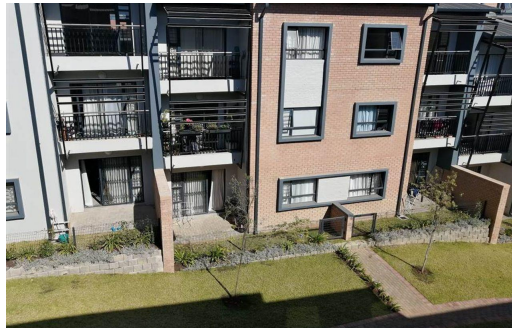

🛏 2

🚿 2

🚗 -

R8,500 pm

Apartment To Let in Waterfall Ridge

FLOOR SIZE	65m ²	GARAGES	-
BEDROOMS	2	PARKINGS	1
BATHROOMS	2	FLATLETS	-
KITCHENS	1	DOMESTIC ACCOM.	-
LOUNGES	1	POOL	Yes
DINING ROOMS	1		
STUDIES	-		