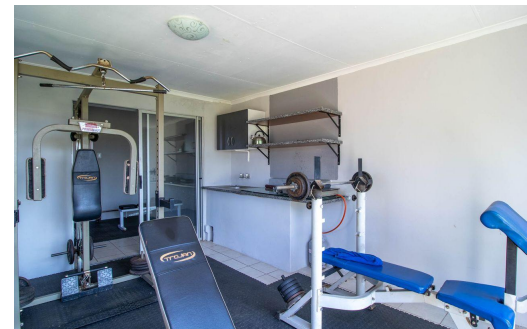

5

3

5

R4,990,000

House For Sale in Rietvlei View Country Estates

FLOOR SIZE	670m ²	GARAGES	5
LAND SIZE	1Ha	PARKINGS	-
BEDROOMS	5	FLATLETS	3
BATHROOMS	3	DOMESTIC ACCOM.	-
KITCHENS	1	POOL	Yes
LOUNGES	4	PETS ALLOWED	Yes
DINING ROOMS	1		
STUDIES	-		
FURNISHED	Yes		