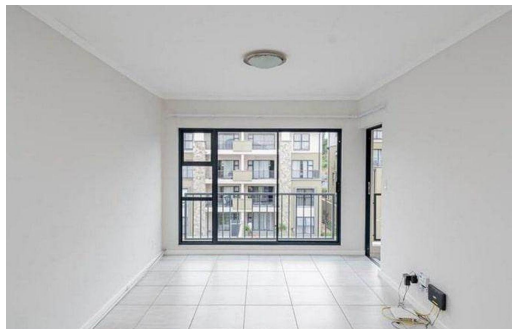

 1
 1
 -

R8,000 pm

Apartment To Let in Waterfall

| | | | |
|---------------------|------------------|------------------------|-----|
| FLOOR SIZE | 44m ² | GARAGES | - |
| BEDROOMS | 1 | PARKINGS | 1 |
| BATHROOMS | 1 | FLATLETS | - |
| KITCHENS | 1 | DOMESTIC ACCOM. | - |
| LOUNGES | 1 | POOL | Yes |
| DINING ROOMS | 1 | | |
| STUDIES | - | | |