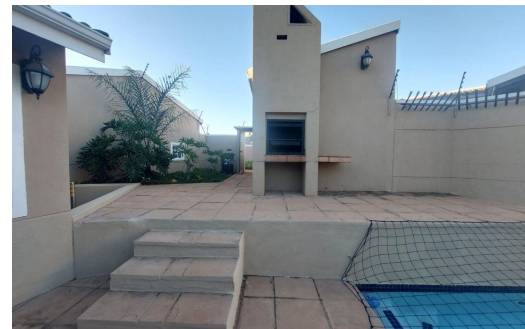

 3
 2
 2

R15,900 pm

Cluster To Let in Monument Park

BEDROOMS	3	GARAGES	2
BATHROOMS	2	PARKINGS	2
KITCHENS	1	FLATLETS	-
LOUNGES	1	DOMESTIC ACCOM.	-
DINING ROOMS	1	POOL	Yes
STUDIES	-		

Mabelle Henning-Walker
 082 789 7888
mabelle@rmrealtors.co.za