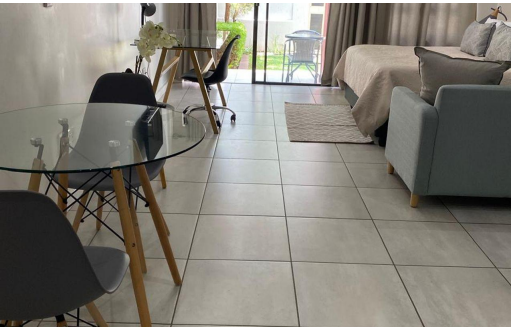

 0.5
 1
 -

R600,000

Sectional Title For Sale in Witkoppen

FLOOR SIZE	45m ²	GARAGES	-
BEDROOMS	0.5	PARKINGS	1
BATHROOMS	1	FLATLETS	-
KITCHENS	1	DOMESTIC ACCOM.	-
LOUNGES	0.5	POOL	Yes
DINING ROOMS	-		
STUDIES	-		