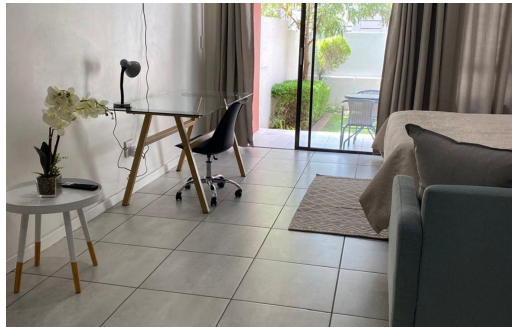

 0.5
 1
 -

R600,000

Sectional Title For Sale in Witkoppen

FLOOR SIZE	45m ²	GARAGES	-
BEDROOMS	0.5	PARKINGS	1
BATHROOMS	1	FLATLETS	-
KITCHENS	1	DOMESTIC ACCOM.	-
LOUNGES	0.5	POOL	Yes
DINING ROOMS	-		
STUDIES	-		