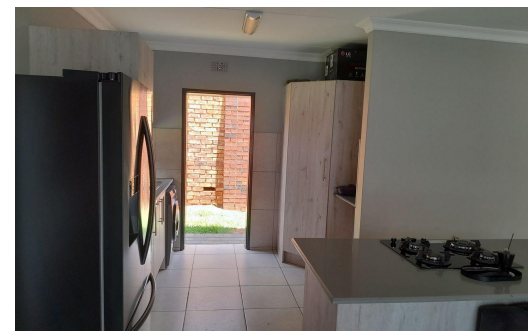

3

2.5

1

R1,800,000

Townhouse For Sale in Zambezi Manor Lifestyle Estate

FLOOR SIZE	139m ²	GARAGES	1
LAND SIZE	14,317m ²	PARKINGS	1
BEDROOMS	3	FLATLETS	-
BATHROOMS	2.5	DOMESTIC ACCOM.	-
KITCHENS	1	PETS ALLOWED	Yes
LOUNGES	1		
DINING ROOMS	1		
STUDIES	-		