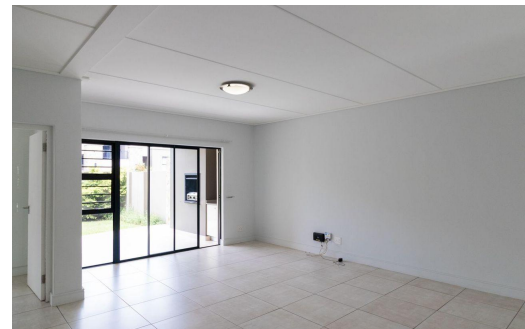

R22,000 pm

Apartment To Let in Waterfall

FLOOR SIZE	115m²	GARAGES	-
BEDROOMS	3	PARKINGS	2
BATHROOMS	2	FLATLETS	-
KITCHENS	1	DOMESTIC ACCOM.	-
LOUNGES	1	POOL	Yes
DINING ROOMS	1		
STUDIES	-		

Mabelle Henning-Walker
082 789 7888
mabelle@rmrealtors.co.za