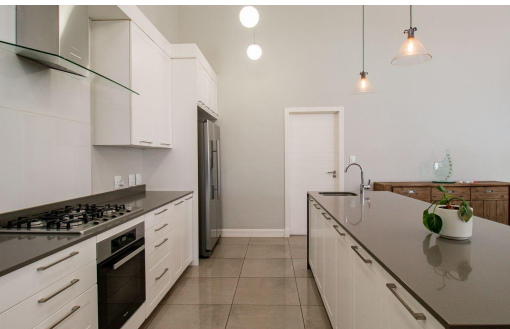

 2
 2
 2

R33,000 pm

Freestanding To Let in Southdowns Estate

BEDROOMS 2
BATHROOMS 2
KITCHENS 1
LOUNGES 1
DINING ROOMS 1
STUDIES 1

GARAGES 2
PARKINGS 2
FLATLETS -
DOMESTIC ACCOM. -
PETS ALLOWED Yes

Mabelle Henning-Walker
 082 789 7888
mabelle@rmrealtors.co.za