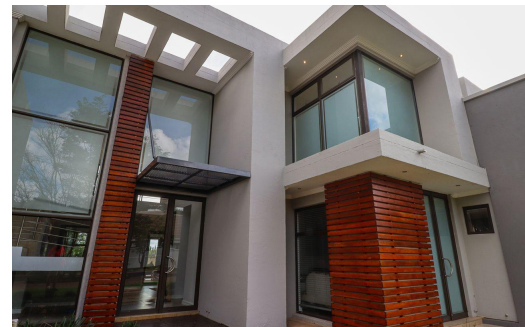

 5
 4.5
 2

R6,150,000

House For Sale in Midfield Estate

FLOOR SIZE	582m ²	GARAGES	2
LAND SIZE	900m ²	CARPORTS	4
BEDROOMS	5	FLATLETS	-
BATHROOMS	4.5	DOMESTIC ACCOM.	-
KITCHENS	1	POOL	Yes
LOUNGES	5	PETS ALLOWED	Yes
DINING ROOMS	2		
STUDIES	1		