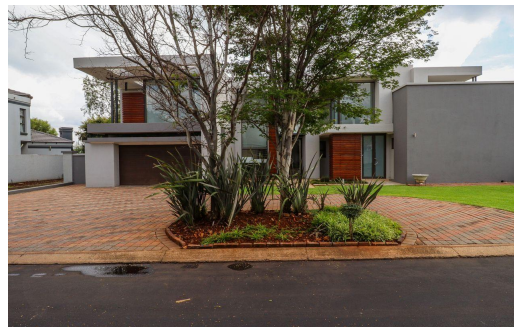

 5
 4.5
 2

R6,150,000

House For Sale in Midfield Estate

FLOOR SIZE	582m ²	GARAGES	2
LAND SIZE	900m ²	CARPORTS	4
BEDROOMS	5	FLATLETS	-
BATHROOMS	4.5	DOMESTIC ACCOM.	-
KITCHENS	1	POOL	Yes
LOUNGES	5	PETS ALLOWED	Yes
DINING ROOMS	2		
STUDIES	1		