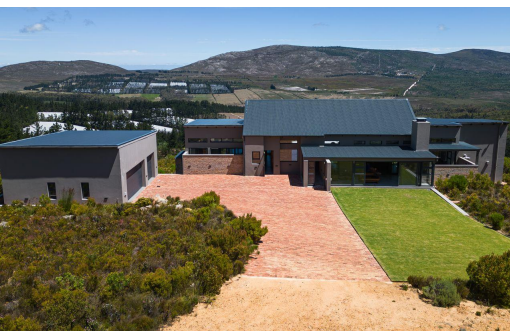

 3

 3

 3

R19,950,000

Farm For Sale in Hemel en Aarde Valley

FLOOR SIZE 450m²
LAND SIZE 100Ha
BEDROOMS 3
BATHROOMS 3
KITCHENS 1
LOUNGES 2
DINING ROOMS 2
STUDIES -

GARAGES 3
PARKINGS -
FLATLETS -
DOMESTIC ACCOM. -
POOL Yes
PETS ALLOWED Yes