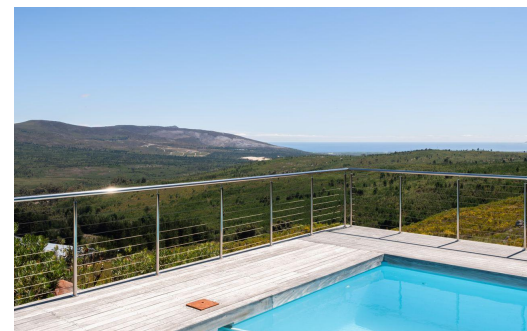

 3

 3

 3

R19,950,000

Farm For Sale in Hemel en Aarde Valley

FLOOR SIZE 450m²
LAND SIZE 100Ha
BEDROOMS 3
BATHROOMS 3
KITCHENS 1
LOUNGES 2
DINING ROOMS 2
STUDIES -

GARAGES 3
PARKINGS -
FLATLETS -
DOMESTIC ACCOM. -
POOL Yes
PETS ALLOWED Yes