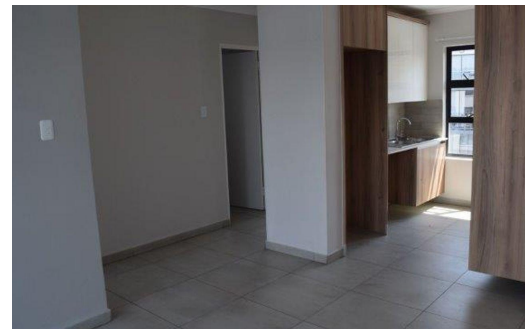

 2

 2

 -

R979,000

Apartment For Sale in Shere

FLOOR SIZE	56m ²	GARAGES	-
BEDROOMS	2	PARKINGS	2
BATHROOMS	2	FLATLETS	-
KITCHENS	1	DOMESTIC ACCOM.	-
LOUNGES	1	POOL	Yes
DINING ROOMS	1		
STUDIES	-		

RATES R595 pm (Estimated)
LEVY R1,023.20 pm