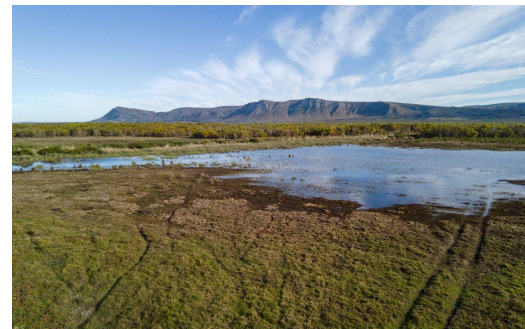

12

8

6

Uilenkraalsmond  
Holiday Resort Gansbaai

**R21,000,000**

Farm For Sale in Pearly Beach

<b>LAND SIZE</b>	1,272Ha	<b>GARAGES</b>	6
<b>BEDROOMS</b>	12	<b>CARPORTS</b>	-
<b>BATHROOMS</b>	8	<b>FLATLETS</b>	-
<b>KITCHENS</b>	-	<b>DOMESTIC ACCOM.</b>	-
<b>LOUNGES</b>	-	<b>PETS ALLOWED</b>	Yes
<b>DINING ROOMS</b>	-		
<b>STUDIES</b>	-		