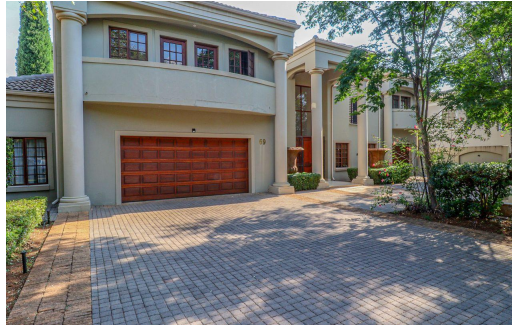

5

4.5

3

R5,100,000

Freestanding For Sale in Irene Farm Villages

FLOOR SIZE	588m ²	GARAGES	3
LAND SIZE	995m ²	PARKINGS	-
BEDROOMS	5	FLATLETS	1
BATHROOMS	4.5	DOMESTIC ACCOM.	1
KITCHENS	1	POOL	Yes
LOUNGES	3	PETS ALLOWED	Yes
DINING ROOMS	1		
STUDIES	2		