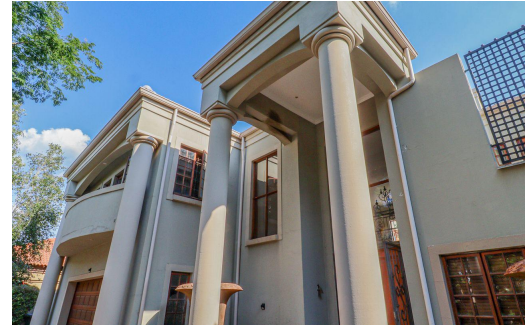

5

4.5

3

R5,100,000

Freestanding For Sale in Irene Farm Villages

FLOOR SIZE	588m ²	GARAGES	3
LAND SIZE	995m ²	PARKINGS	-
BEDROOMS	5	FLATLETS	1
BATHROOMS	4.5	DOMESTIC ACCOM.	1
KITCHENS	1	POOL	Yes
LOUNGES	3	PETS ALLOWED	Yes
DINING ROOMS	1		
STUDIES	2		