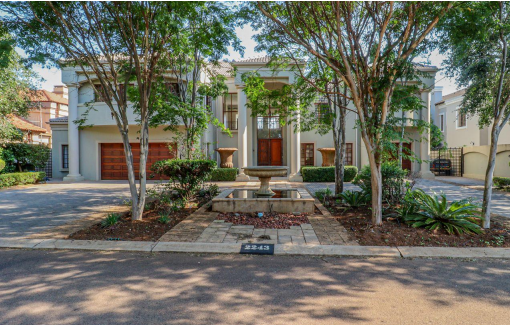

5

4.5

3

R5,100,000

Freestanding For Sale in Irene Farm Villages

FLOOR SIZE	588m ²	GARAGES	3
LAND SIZE	995m ²	PARKINGS	-
BEDROOMS	5	FLATLETS	1
BATHROOMS	4.5	DOMESTIC ACCOM.	1
KITCHENS	1	POOL	Yes
LOUNGES	3	PETS ALLOWED	Yes
DINING ROOMS	1		
STUDIES	2		