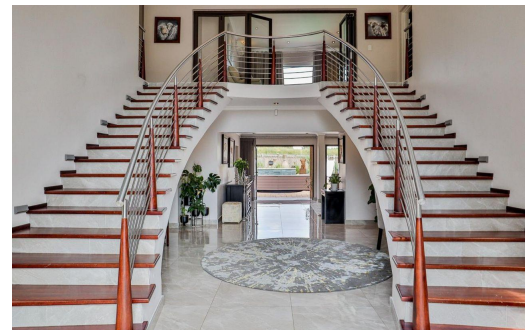

5
5.5
6

R17,500,000

House For Sale in Midstream Estate

FLOOR SIZE	-	GARAGES	6
LAND SIZE	3,704m ²	PARKINGS	-
BEDROOMS	5	FLATLETS	-
BATHROOMS	5.5	DOMESTIC ACCOM.	1
KITCHENS	1	POOL	Yes
LOUNGES	1	PETS ALLOWED	Yes
DINING ROOMS	-		
STUDIES	1		