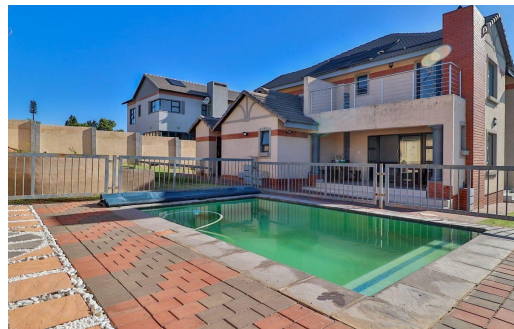

6

5.5

3

R4,500,000

House For Sale in Rietvlei Heights Country Estate

FLOOR SIZE	458m ²	GARAGES	3
LAND SIZE	1,000m ²	PARKINGS	-
BEDROOMS	6	FLATLETS	-
BATHROOMS	5.5	DOMESTIC ACCOM.	-
KITCHENS	1	POOL	Yes
LOUNGES	2	PETS ALLOWED	Yes
DINING ROOMS	1		
STUDIES	1		