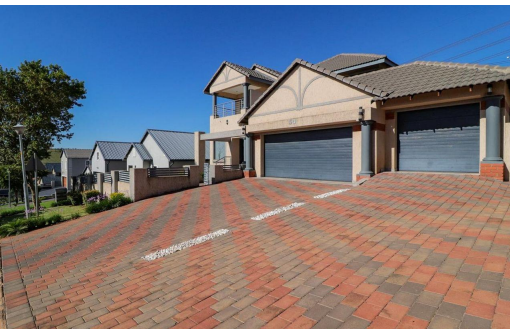

6

5.5

3

R4,500,000

House For Sale in Rietvlei Heights Country Estate

FLOOR SIZE	458m ²	GARAGES	3
LAND SIZE	1,000m ²	PARKINGS	-
BEDROOMS	6	FLATLETS	-
BATHROOMS	5.5	DOMESTIC ACCOM.	-
KITCHENS	1	POOL	Yes
LOUNGES	2	PETS ALLOWED	Yes
DINING ROOMS	1		
STUDIES	1		