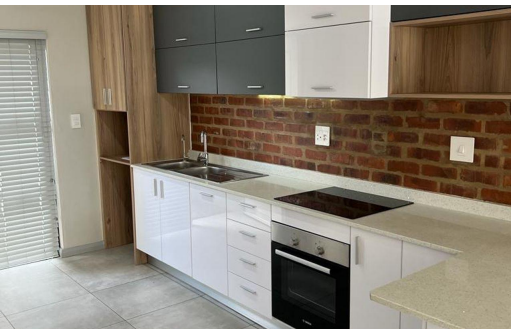

R1,800,000

Apartment For Sale in Menlo Park

FLOOR SIZE	86m²	GARAGES	-
LAND SIZE	-	PARKINGS	2
BEDROOMS	2	FLATLETS	-
BATHROOMS	2	DOMESTIC ACCOM.	-
KITCHENS	1		
LOUNGES	1		
DINING ROOMS	-		
STUDIES	-		

RATES R813 pm (Estimated)
LEVY R1,822 pm

Mabelle Henning-Walker
082 789 7888
mabelle@rmrealtors.co.za