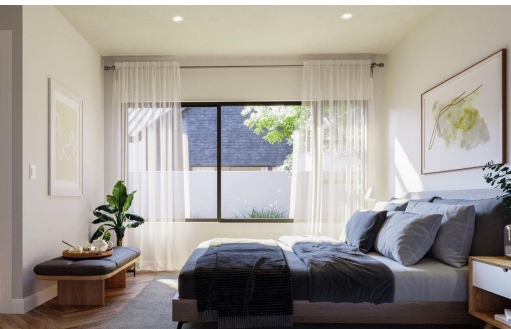

3

2

2

R3,952,000

House For Sale in Mzuri Estate

FLOOR SIZE	146m ²	GARAGES	2
LAND SIZE	329m ²	CARPORTS	2
BEDROOMS	3	FLATLETS	-
BATHROOMS	2	DOMESTIC ACCOM.	-
KITCHENS	-	POOL	Yes
LOUNGES	-	PETS ALLOWED	Yes
DINING ROOMS	-		
STUDIES	-		