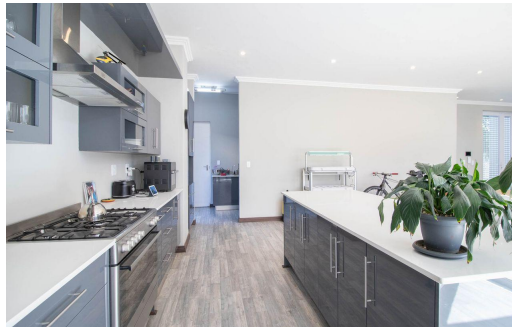

3

2.5

2

R30,000 pm

Cluster To Let in Muckleneuk

FLOOR SIZE 235m²
LAND SIZE -
BEDROOMS 3
BATHROOMS 2.5
KITCHENS 1
LOUNGES 1
DINING ROOMS 1
STUDIES -

GARAGES 2
PARKINGS -
FLATLETS -
DOMESTIC ACCOM. -
POOL Yes
PETS ALLOWED Yes