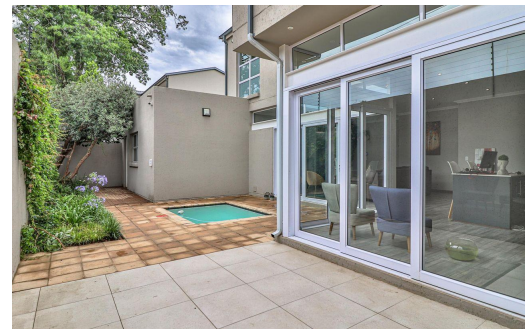

3

2.5

2

R30,000 pm

Cluster To Let in Muckleneuk

FLOOR SIZE	-	GARAGES	2
LAND SIZE	-	PARKINGS	-
BEDROOMS	3	FLATLETS	-
BATHROOMS	2.5	DOMESTIC ACCOM.	-
KITCHENS	1	POOL	Yes
LOUNGES	1	PETS ALLOWED	Yes
DINING ROOMS	1		
STUDIES	-		