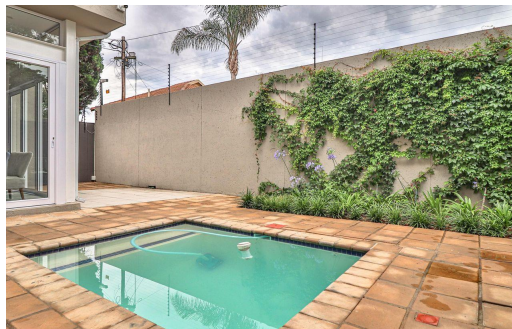

3

2.5

2

R30,000 pm

Cluster To Let in Muckleneuk

FLOOR SIZE	-	GARAGES	2
LAND SIZE	-	PARKINGS	-
BEDROOMS	3	FLATLETS	-
BATHROOMS	2.5	DOMESTIC ACCOM.	-
KITCHENS	1	POOL	Yes
LOUNGES	1	PETS ALLOWED	Yes
DINING ROOMS	1		
STUDIES	-		