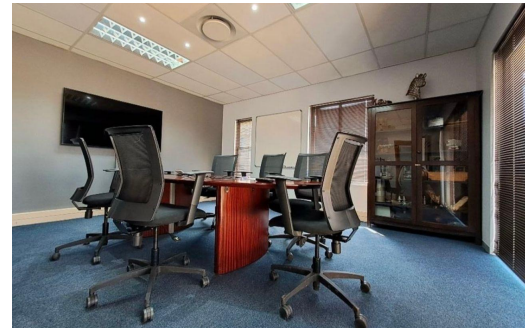

 3

 4

R20,000 pm

155m² Office To Let in Route 21 Business Park

FLOOR SIZE 155m²
TITLE Sectional Title
ZONING Commercial

OPEN PARKINGS 3
COVERED PARKINGS 4

Anthony Lessing
+27716038044
anthony@rmrealtors.co.za