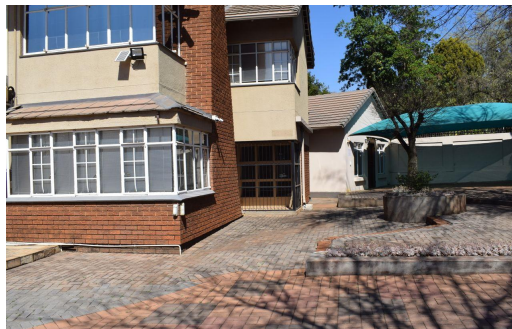

R11,000 pm

85m² Office To Let in Lynnwood Manor

FLOOR SIZE 85m²
TITLE Sectional Title
ZONING Commercial
SECURITY Yes
AIR CONDITIONING Yes

OPEN PARKINGS 10
COVERED PARKINGS 6

Mabelle Henning-Walker
082 789 7888
mabelle@rmrealtors.co.za