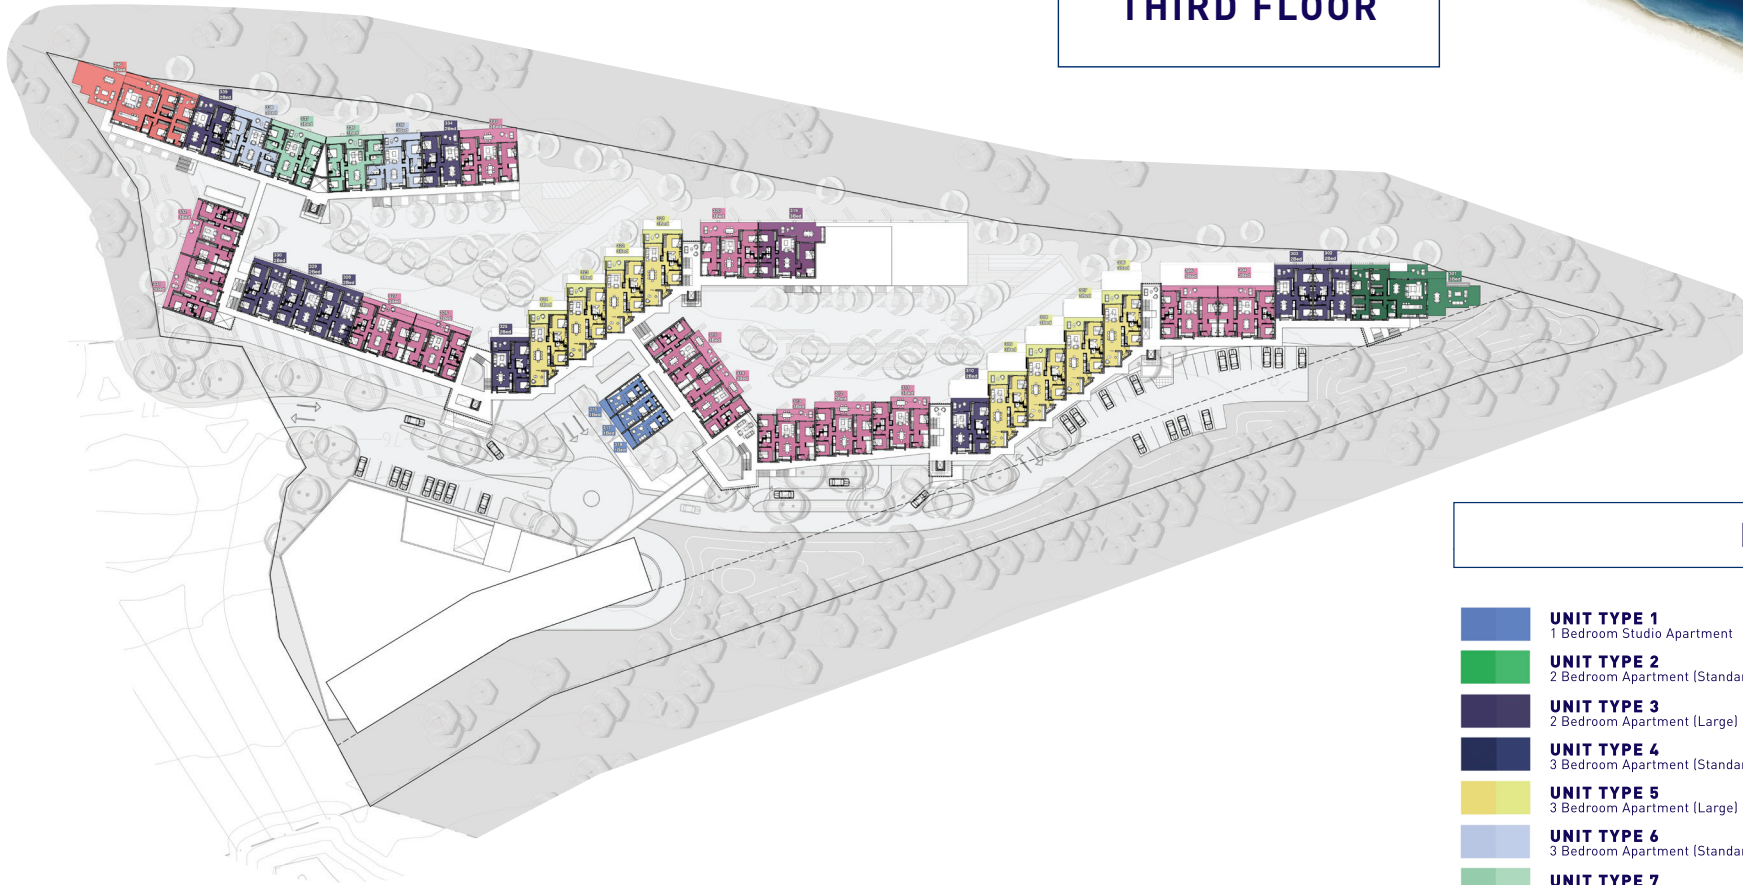

THIRD FLOOR