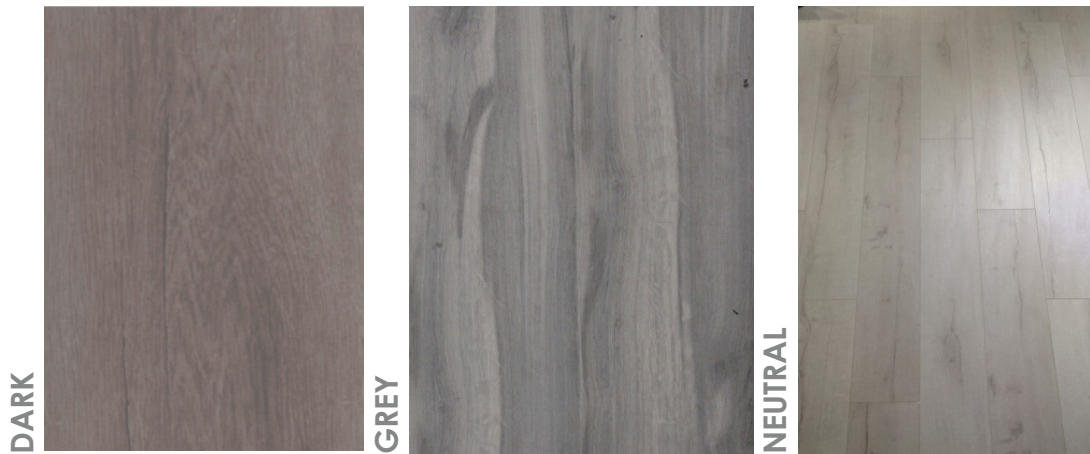

FLOORING & FITTINGS OPTIONS

FLOOR FINISHES

- Laminate Flooring (living areas & bedroom/s) and Tiles (bathroom/s) OR Tiles throughout (living areas, bedroom/s & bathroom/s)
- Choices between Dark or Grey or Neutral pallets. No substitutions.

TILE OPTIONS

LAMINATE OPTIONS

KITCHEN

- Kitchen cupboards in Ducowood
- Quartz Stone Counter tops

note:
 - all images are indicative
 - finishes are subject to change and/or supplier availability
 - all fittings & accessories are not included in the pricing