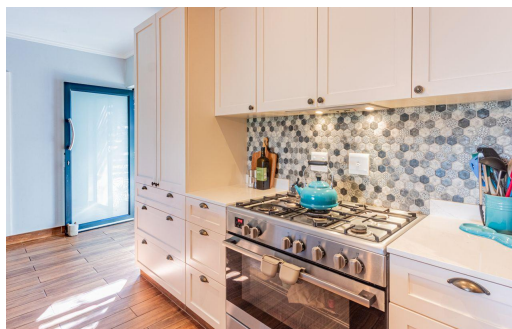

3

2.5

2

R4,290,000

Townhouse For Sale in Simbithi Eco Estate

FLOOR SIZE 227m²
LAND SIZE 17,790m²
BEDROOMS 3
BATHROOMS 2.5
KITCHENS 1
LOUNGES 1
DINING ROOMS 1
STUDIES -

GARAGES 2
PARKINGS -
FLATLETS -
DOMESTIC ACCOM. -
POOL Yes
PETS ALLOWED Yes