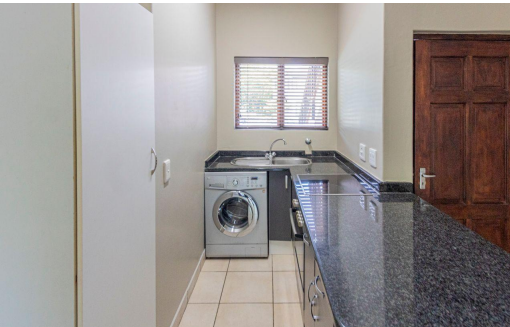

2

1

-

**R1,300,000**

Apartment For Sale in Sheffield Beach

<b>FLOOR SIZE</b>	64m <sup>2</sup>	<b>GARAGES</b>	-
<b>LAND SIZE</b>	3,965m <sup>2</sup>	<b>PARKINGS</b>	2
<b>BEDROOMS</b>	2	<b>FLATLETS</b>	-
<b>BATHROOMS</b>	1	<b>DOMESTIC ACCOM.</b>	-
<b>KITCHENS</b>	1	<b>POOL</b>	Yes
<b>LOUNGES</b>	1	<b>PETS ALLOWED</b>	Yes
<b>DINING ROOMS</b>	-		
<b>STUDIES</b>	-		