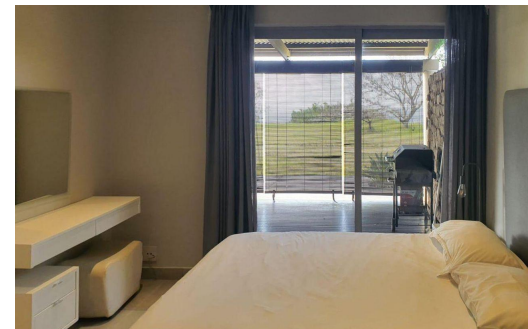

4

2

2

R3,950,000

Apartment For Sale in Simbithi Eco Estate

FLOOR SIZE 220m²
LAND SIZE 15,271m²
BEDROOMS 4
BATHROOMS 2
KITCHENS 1
LOUNGES 1
DINING ROOMS 1
STUDIES -

GARAGES 2
PARKINGS -
FLATLETS -
DOMESTIC ACCOM. -
POOL Yes