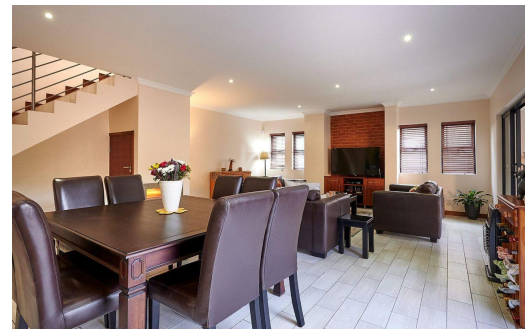

4

3

2

R5,699,000

House For Sale in Waterfall Country Village

FLOOR SIZE	290m ²
LAND SIZE	600m ²
BEDROOMS	4
BATHROOMS	3
KITCHENS	1
LOUNGES	1
DINING ROOMS	1
STUDIES	1

GARAGES	2
PARKINGS	2
DOMESTIC ACCOM.	1
POOL	Yes
PETS ALLOWED	Yes