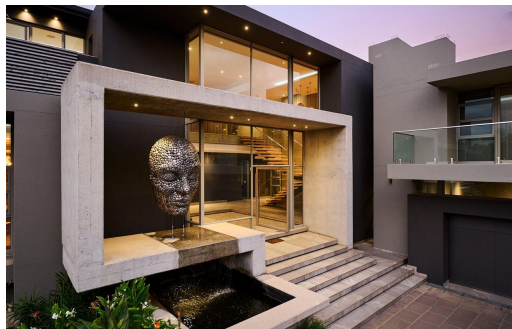

 4

 5.5

 4

R32,999,000

House For Sale in Waterfall Country Estate

FLOOR SIZE 1,084m²
LAND SIZE 1,465m²
BEDROOMS 4
BATHROOMS 5.5
KITCHENS 1
LOUNGES 3
DINING ROOMS 1
STUDIES 1

GARAGES 4
PARKINGS 4
DOMESTIC ACCOM. 2
POOL Yes
PETS ALLOWED Yes