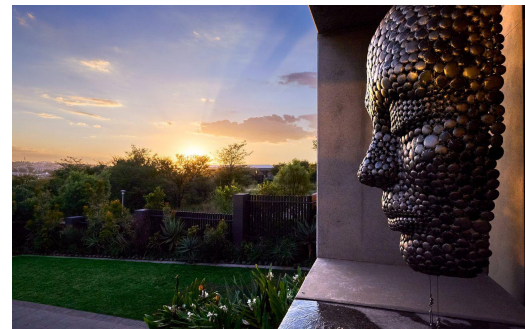

 4

 5.5

 4

R32,999,000

House For Sale in Waterfall Country Estate

FLOOR SIZE 1,084m²
LAND SIZE 1,465m²
BEDROOMS 4
BATHROOMS 5.5
KITCHENS 1
LOUNGES 3
DINING ROOMS 1
STUDIES 1

GARAGES 4
PARKINGS 4
DOMESTIC ACCOM. 2
POOL Yes
PETS ALLOWED Yes