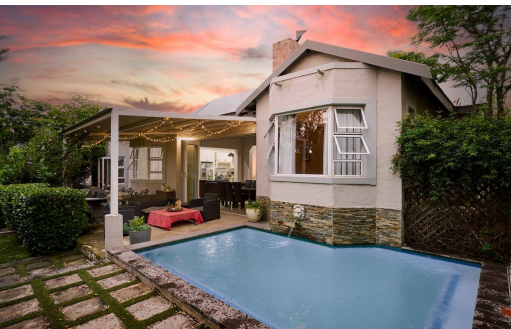

 4

 3

 2

R5,499,000

House For Sale in Waterfall Country Village

FLOOR SIZE 310m²
LAND SIZE 614m²
BEDROOMS 4
BATHROOMS 3
KITCHENS 1
LOUNGES 2
DINING ROOMS 1

GARAGES 2
PARKINGS 2
POOL Yes
PETS ALLOWED Yes

LEVY R3,610 pm