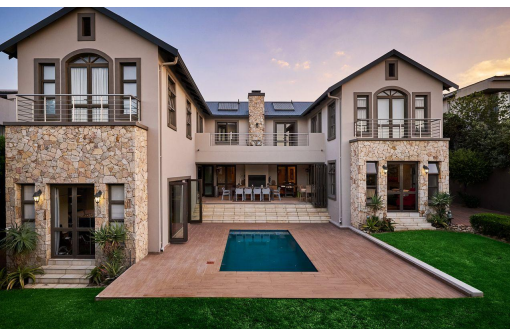

 5

 4

 2

R10,499,000

House For Sale in Waterfall Country Estate

FLOOR SIZE 524m²
LAND SIZE 1,024m²
BEDROOMS 5
BATHROOMS 4
KITCHENS 1
LOUNGES 2
DINING ROOMS 1
STUDIES 1

GARAGES 2
PARKINGS 6
DOMESTIC ACCOM. 1
POOL Yes
PETS ALLOWED Yes