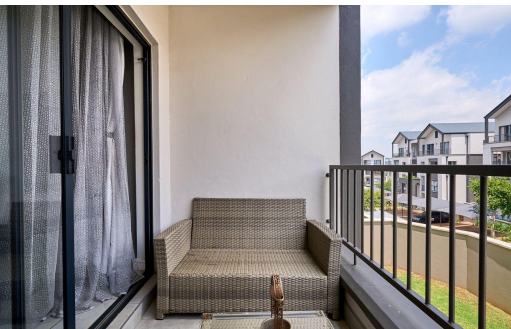

 2

 2

 -

R1,599,000

Apartment For Sale in Waterfall

FLOOR SIZE 74m²
BEDROOMS 2
BATHROOMS 2
KITCHENS 1
LOUNGES 1
DINING ROOMS 1

PARKINGS 2
POOL Yes
PETS ALLOWED Yes

RATES R1,005 pm (Estimated)
LEVY R2,680 pm