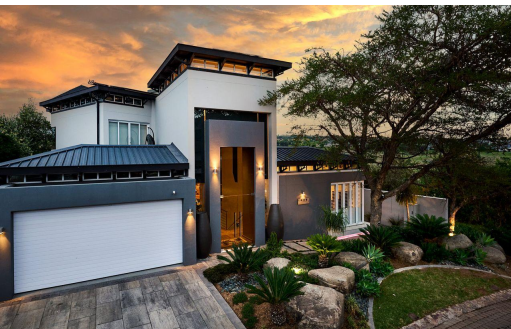

4

5.5

2

R9,690,000

House For Sale in Waterfall Country Village

FLOOR SIZE	462m ²	GARAGES	2
LAND SIZE	600m ²	PARKINGS	2
BEDROOMS	4	POOL	Yes
BATHROOMS	5.5	PETS ALLOWED	Yes
KITCHENS	1		
LOUNGES	2		
DINING ROOMS	1		
STUDIES	1		