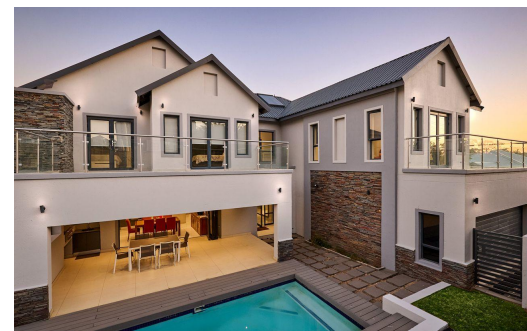

4

3.5

2

R5,999,000

House For Sale in Waterfall Country Village

FLOOR SIZE 422m²
LAND SIZE 527m²
BEDROOMS 4
BATHROOMS 3.5
KITCHENS 1
LOUNGES 3
DINING ROOMS 1
STUDIES 1

GARAGES 2
PARKINGS 2
DOMESTIC ACCOM. 1
POOL Yes
PETS ALLOWED Yes