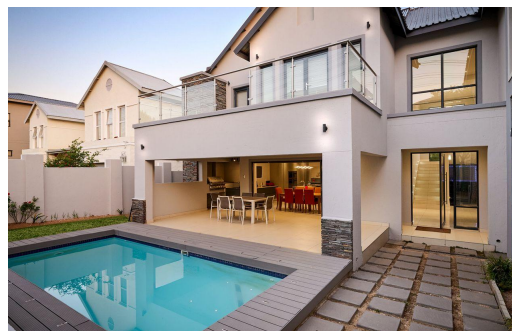

4

3.5

2

R5,999,000

House For Sale in Waterfall Country Village

FLOOR SIZE 422m²
LAND SIZE 527m²
BEDROOMS 4
BATHROOMS 3.5
KITCHENS 1
LOUNGES 3
DINING ROOMS 1
STUDIES 1

GARAGES 2
PARKINGS 2
DOMESTIC ACCOM. 1
POOL Yes
PETS ALLOWED Yes