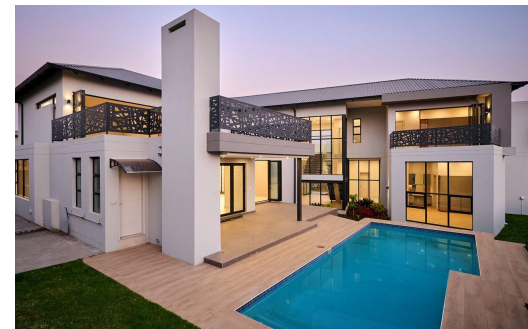

5

6.5

4

**R18,400,000**

**House For Sale in Waterfall Country Estate**

<b>FLOOR SIZE</b>	842m <sup>2</sup>	<b>GARAGES</b>	4
<b>LAND SIZE</b>	1,100m <sup>2</sup>	<b>PARKINGS</b>	3
<b>BEDROOMS</b>	5	<b>DOMESTIC ACCOM.</b>	1
<b>BATHROOMS</b>	6.5	<b>POOL</b>	Yes
<b>KITCHENS</b>	1	<b>PETS ALLOWED</b>	Yes
<b>LOUNGES</b>	3		
<b>DINING ROOMS</b>	1		
<b>STUDIES</b>	1		