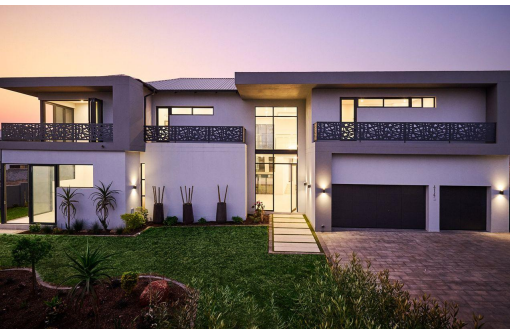

5

6.5

4

**R18,400,000**

**House For Sale in Waterfall Country Estate**

<b>FLOOR SIZE</b>	842m <sup>2</sup>	<b>GARAGES</b>	4
<b>LAND SIZE</b>	1,100m <sup>2</sup>	<b>PARKINGS</b>	3
<b>BEDROOMS</b>	5	<b>DOMESTIC ACCOM.</b>	1
<b>BATHROOMS</b>	6.5	<b>POOL</b>	Yes
<b>KITCHENS</b>	1	<b>PETS ALLOWED</b>	Yes
<b>LOUNGES</b>	3		
<b>DINING ROOMS</b>	1		
<b>STUDIES</b>	1		