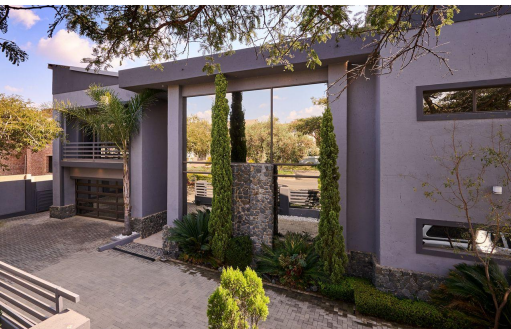

3

2.5

2

R4,289,000

House For Sale in Carlswald North Estate

FLOOR SIZE 500m²
LAND SIZE 500m²
BEDROOMS 3
BATHROOMS 2.5
KITCHENS 1
LOUNGES 2
DINING ROOMS 1
STUDIES 1

GARAGES 2
PARKINGS 5
DOMESTIC ACCOM. 1
POOL Yes
PETS ALLOWED Yes