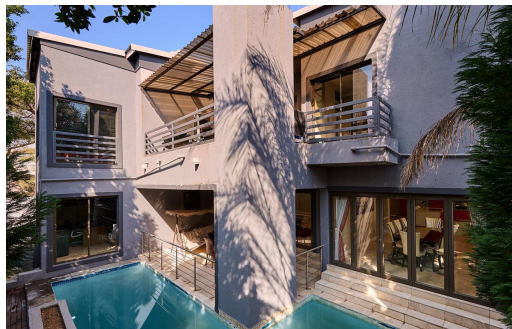

3

2.5

2

R4,289,000

House For Sale in Carlswald North Estate

FLOOR SIZE 500m²
LAND SIZE 500m²
BEDROOMS 3
BATHROOMS 2.5
KITCHENS 1
LOUNGES 2
DINING ROOMS 1
STUDIES 1

GARAGES 2
PARKINGS 5
DOMESTIC ACCOM. 1
POOL Yes
PETS ALLOWED Yes