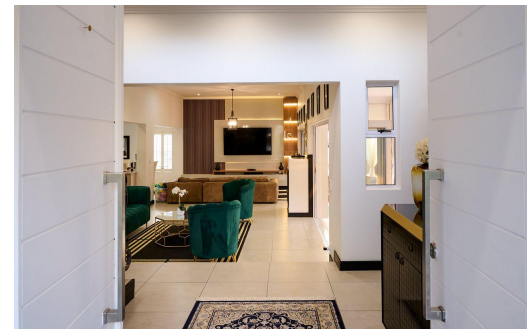

4

3.5

3

R7,999,000

House For Sale in Waterfall Country Village

FLOOR SIZE	414m ²	GARAGES	3
LAND SIZE	600m ²	PARKINGS	6
BEDROOMS	4	DOMESTIC ACCOM.	1
BATHROOMS	3.5	POOL	Yes
KITCHENS	1	PETS ALLOWED	Yes
LOUNGES	3		
DINING ROOMS	1		
STUDIES	1		