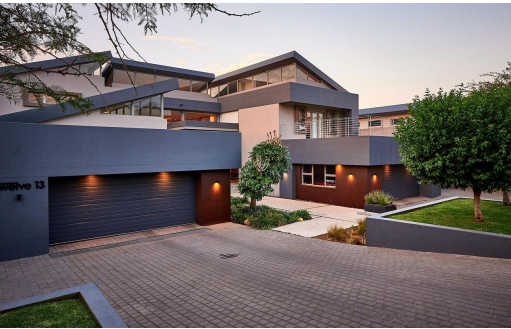

5

4.5

6

**R17,999,000**

**House For Sale in Waterfall Country Estate**

**FLOOR SIZE** 1,021m<sup>2</sup>  
**LAND SIZE** 1,248m<sup>2</sup>  
**BEDROOMS** 5  
**BATHROOMS** 4.5  
**KITCHENS** 1  
**LOUNGES** 5  
**DINING ROOMS** 1  
**STUDIES** 1