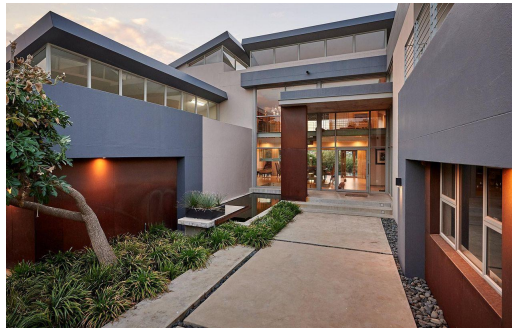

5

4.5

6

**R17,999,000**

**House For Sale in Waterfall Country Estate**

**FLOOR SIZE** 1,021m<sup>2</sup>  
**LAND SIZE** 1,248m<sup>2</sup>  
**BEDROOMS** 5  
**BATHROOMS** 4.5  
**KITCHENS** 1  
**LOUNGES** 5  
**DINING ROOMS** 1  
**STUDIES** 1