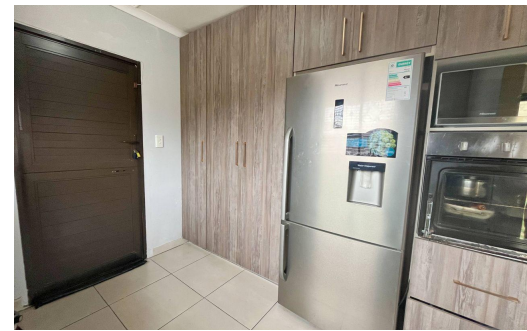

2
 1
 2

R850,000

House For Sale in Amalinda

LAND SIZE	508m ²	GARAGES	2
BEDROOMS	2	PARKINGS	-
BATHROOMS	1	FLATLETS	-
KITCHENS	1	DOMESTIC ACCOM.	-
LOUNGES	1	PETS ALLOWED	Yes
DINING ROOMS	-		
STUDIES	-		

Joseph Jonas
0764119460