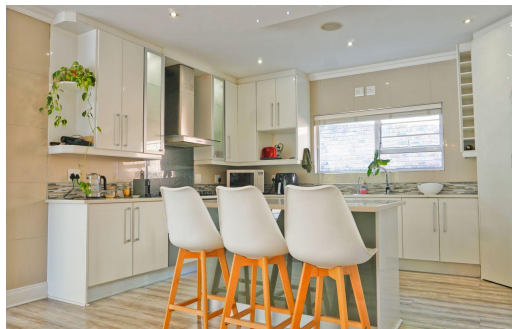

 3

 2

 2

**R3,700,000**

House For Sale in Beacon Bay

<b>LAND SIZE</b>	500m <sup>2</sup>	<b>GARAGES</b>	2
<b>BEDROOMS</b>	3	<b>PARKINGS</b>	2
<b>BATHROOMS</b>	2	<b>FLATLETS</b>	-
<b>KITCHENS</b>	1	<b>DOMESTIC ACCOM.</b>	-
<b>LOUNGES</b>	1	<b>POOL</b>	Yes
<b>DINING ROOMS</b>	1		
<b>STUDIES</b>	-		