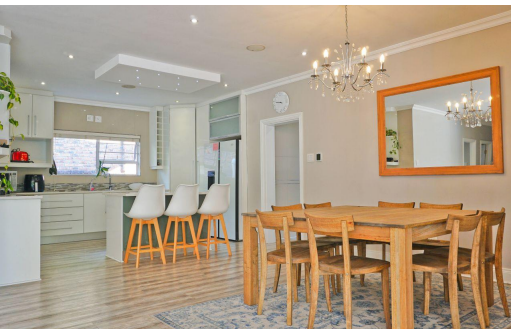

 3

 2

 2

**R3,700,000**

House For Sale in Beacon Bay

<b>LAND SIZE</b>	500m <sup>2</sup>	<b>GARAGES</b>	2
<b>BEDROOMS</b>	3	<b>PARKINGS</b>	2
<b>BATHROOMS</b>	2	<b>FLATLETS</b>	-
<b>KITCHENS</b>	1	<b>DOMESTIC ACCOM.</b>	-
<b>LOUNGES</b>	1	<b>POOL</b>	Yes
<b>DINING ROOMS</b>	1		
<b>STUDIES</b>	-		