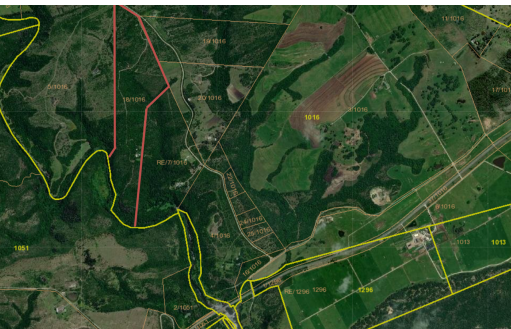

 4  
 3  
 -

**R2,490,000**

Farm For Sale in East London Rural

<b>LAND SIZE</b>	39.60Ha	<b>GARAGES</b>	-
<b>BEDROOMS</b>	4	<b>PARKINGS</b>	1
<b>BATHROOMS</b>	3	<b>FLATLETS</b>	1
<b>KITCHENS</b>	1	<b>DOMESTIC ACCOM.</b>	-
<b>LOUNGES</b>	1	<b>PETS ALLOWED</b>	Yes
<b>DINING ROOMS</b>	1		
<b>STUDIES</b>	-		