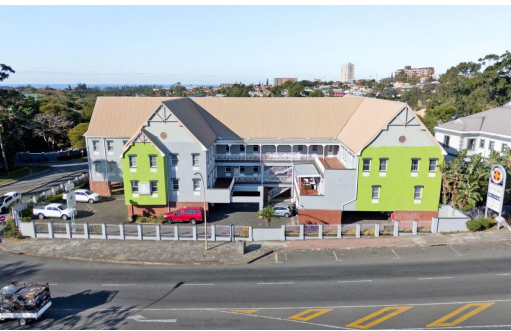

 7

 -

R33,240 pm

277m² Office To Let in Berea

FLOOR SIZE	277m ²	OPEN PARKINGS	7
TITLE	Freehold		
ZONING	Commercial		

Joseph Jonas
0764119460
joseph@basspropertygroup.co.za