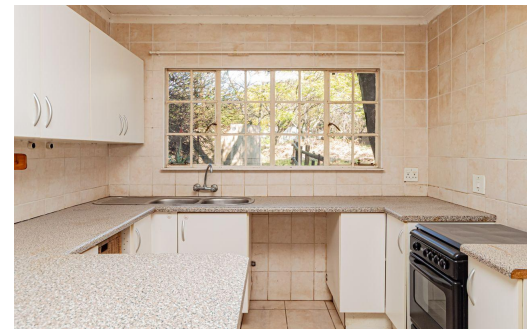

 2
 1
 -

R8,500 pm

Garden Cottage To Let in Glen Austin AH

FLOOR SIZE 60m²
LAND SIZE 8,565m²
BEDROOMS 2
BATHROOMS 1
KITCHENS 1
LOUNGES 1

PARKINGS 2
PETS ALLOWED Yes

Dylan Kannemeyer

Candidate Property Practitioner | Registered with PPRA (FFC