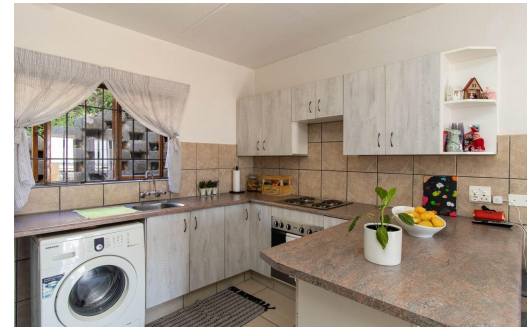

 3

 2

 -

R8,500 pm

Apartment To Let in Constantia Kloof

FLOOR SIZE 80m²
LAND SIZE 13,276m²
BEDROOMS 3
BATHROOMS 2
KITCHENS 1
LOUNGES 1
DINING ROOMS 1

PARKINGS 1

Shaun Myburgh
0834290624
shaun@vartrust.co.za