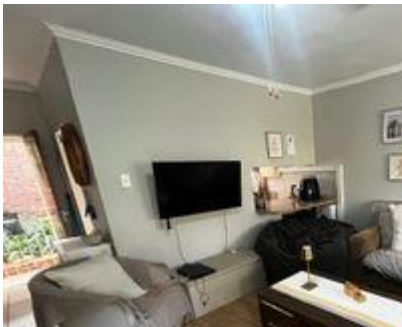

LYNNWOOD / R11,000 PM

i PROPERTY DETAILS

2 Bedroom Duplex To Let in Lynnwood

LYNNWOOD EXCITING NEW RENTAL LISTING!!! This 2 bedroom townhouse set in sound birdsong surroundings with lovely view Spacious living area , patio and garden Very well located towards The University of Pretoria and all other amenities Private life style , lock up and go