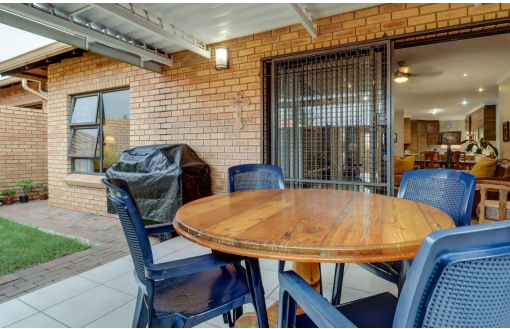

 3

 2

 2

R2,285,000

House For Sale in Equestria

FLOOR SIZE	191m ²	GARAGES	2
LAND SIZE	361m ²	CARPORTS	-
BEDROOMS	3	FLATLETS	-
BATHROOMS	2	DOMESTIC ACCOM.	-
KITCHENS	1	PETS ALLOWED	Yes
LOUNGES	1		
DINING ROOMS	1		
STUDIES	-		