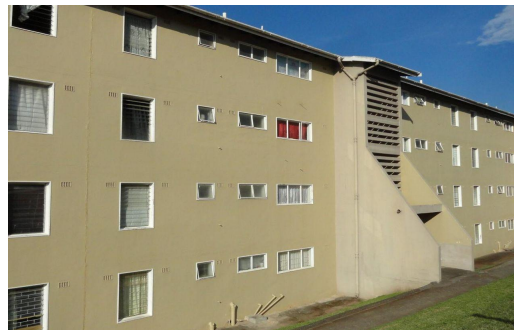

R6,400 pm

Flat To Let in New Germany

FLOOR SIZE 70m²
BEDROOMS 2
BATHROOMS 1
KITCHENS 1
LOUNGES 1
DINING ROOMS 1

PARKINGS 2

Dennis Williams
083 654 0500

dennis@dwrealtors.co.za